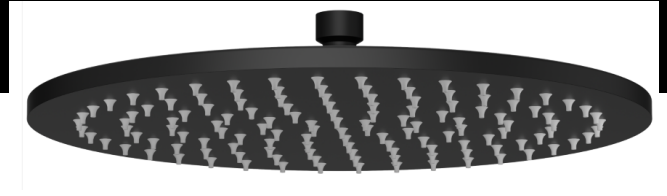

MH06N SHOWER ROSE

meir®

FEATURES

- Refer to the Meir website for warranty terms & conditions, and available finishes.
- Flow rate 8L p/m at 3 bar pressure.
- Stainless steel construction
- Box Weight 1.3 Kg

SPECIFICATIONS

FLOW RATE GRAPH

CREDENTIALS

- Watermark AS/NZS3718WMK080066
- 3-star WELS rated
- 9 litres p/minute
- WELS registration No: S17729

EXPLODED VIEW

No.	Part Name
1	Washer With Mesh
2	Flow Restrictor
3	Lock Nut
4	Ball Nut
5	Ball Joint
6	Friction Ring
7	Body
8	Spray Nozzles