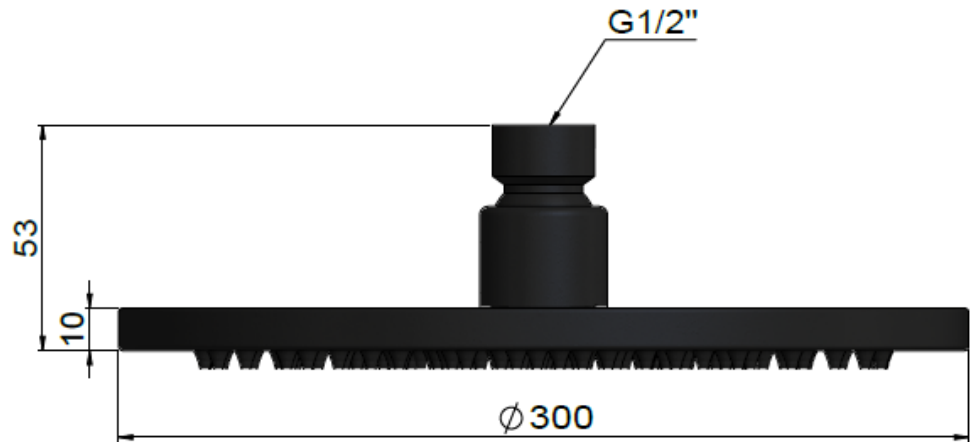

MH06N SHOWER ROSE

meir®

FEATURES

- Refer to the Meir website for warranty terms & conditions, and available finishes.
- Flow rate 8L p/m at 3 bar pressure.
- Stainless steel construction
- Box Weight 1.3 Kg

SPECIFICATIONS

FLOW RATE GRAPH

CREDENTIALS

- Watermark AS/NZS3718WMK080066
- 3-star WELS rated
- 9 litres p/minute
- WELS registration No: S17729

EXPLODED VIEW

No.	Part Name
1	Washer With Mesh
2	Flow Restrictor
3	Lock Nut
4	Ball Nut
5	Ball Joint
6	Friction Ring
7	Body
8	Spray Nozzles