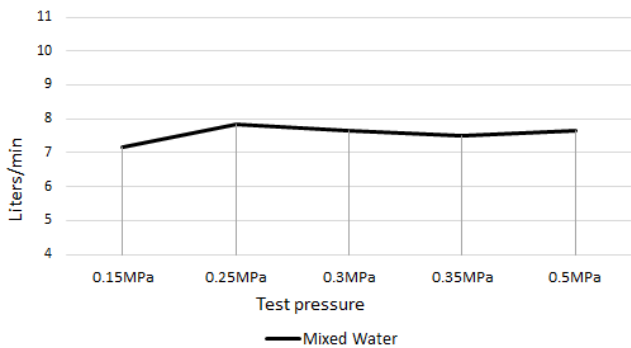

MH06N SHOWER ROSE

meir®

FEATURES

- Refer to the Meir website for warranty terms & conditions, and available finishes.
- Flow rate 8L p/m at 3 bar pressure.
- Stainless steel construction
- Box Weight 1.3 Kg

SPECIFICATIONS

FLOW RATE GRAPH

CREDENTIALS

- Watermark AS/NZS3718WMK080066
- 3-star WELS rated
- 9 litres p/minute
- WELS registration No: S17729

EXPLODED VIEW

No.	Part Name
1	Washer With Mesh
2	Flow Restrictor
3	Lock Nut
4	Ball Nut
5	Ball Joint
6	Friction Ring
7	Body
8	Spray Nozzles